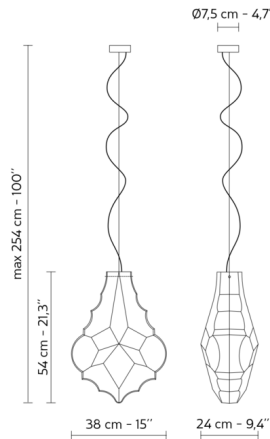

Lightology

lightology.com
866-954-4489
12-24-25

Project: _____
Company: _____
Location: _____ Fixture Type: _____
SPEC #: **KAR1378555**
Approved On: _____ Approved By: _____

24 Karati Pendant By Karman

Description

The 24 Karati Pendant recalls the look of a faceted jewel with its triple-layered glass shade. The facets create a unique interplay of light and shadow as the pendant is illuminated from within. Includes round ceiling canopy in lacquered metal finish.

Shown in smoke glass

Specifications

COLOR Smoke Glass
BODY FINISH N/A
WATTAGE 18W
DIMMER Standard 120V
DIMENSIONS 15"W x 21.3"H x 9.4"D
BULB NOT INCLUDED 1 x A19/Medium (E26)/18W/120V LED

CLICK TO VIEW PRODUCT