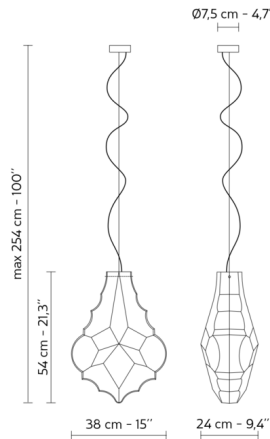

### Description

The 24 Karati Pendant recalls the look of a faceted jewel with its triple-layered glass shade. The facets create a unique interplay of light and shadow as the pendant is illuminated from within. Includes round ceiling canopy in lacquered metal finish.

### Specifications

COLOR	Smoke Glass
BODY FINISH	N/A
WATTAGE	18W
DIMMER	Standard 120V
DIMENSIONS	15"W x 21.3"H x 9.4"D
BULB NOT INCLUDED	1 x A19/Medium (E26)/18W/120V LED

CLICK TO VIEW PRODUCT

Notes: