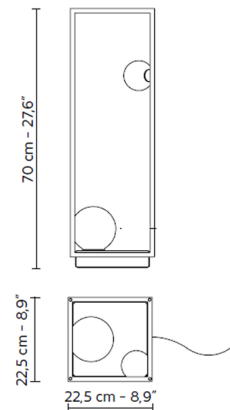

Shown in matte black / frosted

Notes:

CLICK TO VIEW PRODUCT