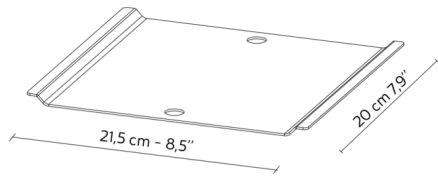

Description

The Abachina Cover is an optional accessory for the Abachina Floor Lamp by Karman. The cover rests on top of the lamp, allowing it to double as a small side table or pedestal.

Shown in matte black

Specifications

COLOR	N/A
BODY FINISH	Matte Black
WATTAGE	N/A
DIMMER	N/A
DIMENSIONS	8.5"W x 7.9"D
BULB	N/A

CLICK TO VIEW PRODUCT

Notes: