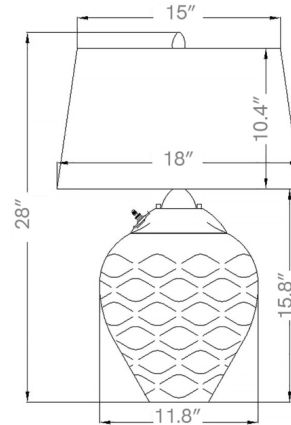

Specifications

COLOR Light Grey
BODY FINISH Smoke
WATTAGE 54W
DIMMER N/A
DIMENSIONS 18"W x 28"H
BULB NOT INCLUDED 2 x A19 3-Way/Medium (E26)/27W/120V LED
OTHER BULB OPTIONS A19 3-Way/Medium (E26)/60W/120V Incandescent
COUNTRY OF ORIGIN United Kingdom

Technical Information

PRODUCT DIMENSIONS Cord: 96"

Shown in smoke / light grey

CLICK TO VIEW PRODUCT

Notes: