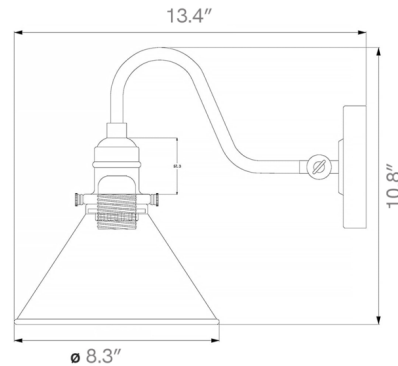

### Specifications

COLOR	N/A
BODY FINISH	Aged Brass
WATTAGE	9W
DIMMER	Standard 120V
DIMENSIONS	8.3"W x 10.8"H x 13.4"D
BULB NOT INCLUDED	1 x A19/Medium (E26)/9W/120V LED
OTHER BULB OPTIONS	A19/Medium (E26)/60W/120V Incandescent
COUNTRY OF ORIGIN	China