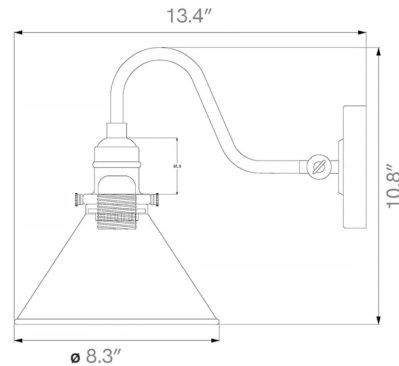

CLICK TO VIEW PRODUCT

Notes: