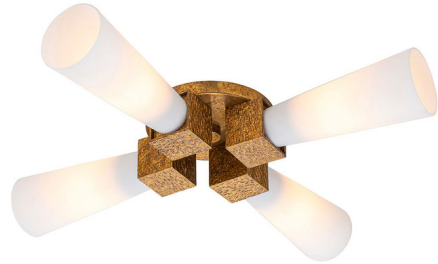

## Kristy Ceiling Flush Light

By Lucas + McKearn

### Description

The Kristy Ceiling Flush Light brings a graceful beauty to your interior space. The cone shaped glass diffusers features a square medallion with matching canopy, casting warm shadows of light across your room.

Shown in antique gold / opal

### Specifications

COLOR	Opal
BODY FINISH	Antique Gold
WATTAGE	48W
DIMMER	Standard 120V
DIMENSIONS	26"W x 4"H
BULB NOT INCLUDED	4 x T10/Medium (E26)/12W/120V LED
OTHER BULB OPTIONS	T10/Medium (E26)/60W/120V Incandescent
COUNTRY OF ORIGIN	China