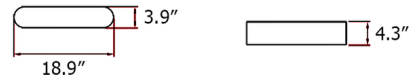

### Specifications

COLOR	Natural Cherry
BODY FINISH	N/A
WATTAGE	20W
DIMMER	Standard 120V
DIMENSIONS	18.9"W x 4.3"H x 3.9"D
INTEGRATED LED MODULE	1 x LED/20W/120V LED
COUNTRY OF ORIGIN	Spain