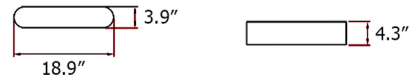

Shown in natural cherry

Specifications

COLOR	Natural Cherry
BODY FINISH	N/A
WATTAGE	20W
DIMMER	Standard 120V
DIMENSIONS	18.9"W x 4.3"H x 3.9"D
INTEGRATED LED MODULE	1 x LED/20W/120V LED
COUNTRY OF ORIGIN	Spain

Technical Information

LAMP LIFE	40000 hours
COLOR RENDERING	90 CRI
LAMP COLOR	2700K
LUMENS/WATT	36.85
LUMINOUS FLUX	737 lumens

CLICK TO VIEW PRODUCT

Notes: