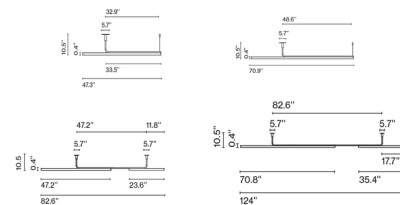

CLICK TO VIEW PRODUCT

Notes: