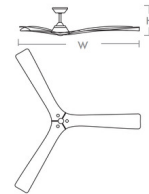

Description

The Mecca Ceiling Fan brings a touch of modern sophistication to your interior space. The 3 blades have smooth square tips and seamless blade integration at the center that creates a visually stunning focal point in your room. Includes a wall control (for single fan use) and one 6 inch downrod. Various length downrods are sold separately. Not light kit adaptable. Note: 64 inch fan: 6 speeds, reversible, has a 120DC, 25 type motor, 64 inch blade sweep, and 16 degree blade pitch. Measured at high it has airflow: 7047, Electric Energy Consumption: 31W, and airflow efficiency: 220 CFM/W. 72 inch fan: 6 speeds, reversible, has a 120DC, 25 type motor, 72 inch blade sweep, and 16 degree blade pitch. Measured at high it has airflow: 7151, Electric Energy Consumption: 35W, and airflow efficiency: 264 CFM/W.

Shown in black / walnut

DIMENSIONS	DIMENSIONS
W: Blade Sweep: 64.00"	W: Blade Sweep: 72.00"
Ht.: 12.25"	Ht.: 12.25"
Ceiling to blades: 8.25"	Ceiling to blades: 8.25"
Note: Measured using 4" downrod	Note: Measured using 4" downrod

Specifications

BLADE COLOR	N/A
BODY FINISH	Black / Walnut
WATTAGE	N/A
DIMMER	N/A
DIMENSIONS	64"W x 12.25"H
BULB	N/A
COUNTRY OF ORIGIN	China

CLICK TO VIEW PRODUCT

Notes: