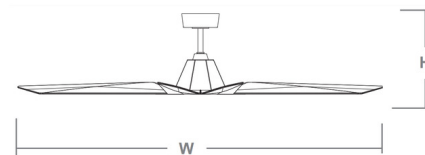

By Oxygen by Quorum

Description

The Method Outdoor Ceiling Fan is inspired by Origami shapes. The four detailed blades meet in the center of the fan, as though they were folded together, creating a unique conversation piece for your exterior space. Equipped with Smart by Bond technology, allowing you to control the settings from any smart device. Includes one 6 inch downrod and 6-speed reversible wall control (for single fan use). Various length downrods are sold separately. 6 speeds, reversible, has a 153.2mmx56mm DC-15NS motor, 60 inch blade sweep, and 11 degree blade pitch. Measured at high it has Airflow: 5738, Electric Energy Consumption: 32W, and Airflow Efficiency: 179 CFM/W.

Shown in black

DIMENSIONS
Blade Sweep: 60"
Ht.: 12.94" (Using 6" Rod)

Specifications

BLADE COLOR	N/A
BODY FINISH	Black
WATTAGE	N/A
DIMMER	N/A
DIMENSIONS	60"W x 12.94"H
BULB	N/A
COUNTRY OF ORIGIN	China

CLICK TO VIEW PRODUCT