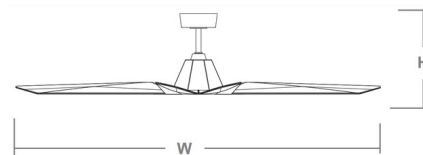

### Description

The Method Outdoor Ceiling Fan is inspired by Origami shapes. The four detailed blades meet in the center of the fan, as though they were folded together, creating a unique conversation piece for your exterior space. Equipped with Smart by Bond technology, allowing you to control the settings from any smart device. Includes one 6 inch downrod and 6-speed reversible wall control (for single fan use). Various length downrods are sold separately. 6 speeds, reversible, has a 153.2mmx56mm DC-15NS motor, 60 inch blade sweep, and 11 degree blade pitch. Measured at high it has Airflow: 5738, Electric Energy Consumption: 32W, and Airflow Efficiency: 179 CFM/W.

Shown in black

**DIMENSIONS**  
Blade Sweep: 60"  
Ht.: 12.94" (Using 6" Rod)

### Specifications

BLADE COLOR	N/A
BODY FINISH	Black
WATTAGE	N/A
DIMMER	N/A
DIMENSIONS	60"W x 12.94"H
BULB	N/A
COUNTRY OF ORIGIN	China

CLICK TO VIEW PRODUCT

Notes: