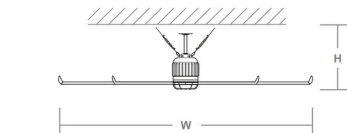

Description

The Enorme Outdoor Ceiling Fan brings a bold, powerful vibe to your exterior space. The 6 ABS blades, with upturned ends, creates a visually stunning and strong wind to your area. Cables and hardware are included for additional ceiling support. Includes a 6 speed reversible control with wall mounted pocket remote (for single fan use) and one 10 inch downrod. Optional light kit and various length downrods are sold separately. Note: 78 inch fan: 6 speeds, reversible, has a 130mm DC-168NL motor, 78 inch blade sweep, and 11.5 degree blade pitch. Measured at high it has airflow: 14400, Electric Energy Consumption: 39W, and airflow efficiency: 465 CFM/W. 100 inch fan: 6 speeds, reversible, has a 130mm DC-168NL motor, 100 inch blade sweep, and 11.5 degree blade pitch. Measured at high it has airflow: 20563, Electric Energy Consumption: 54W, and airflow efficiency: 387 CFM/W.

Specifications

BLADE COLOR	N/A
BODY FINISH	Black
WATTAGE	N/A
DIMMER	N/A
DIMENSIONS	78"W x 21.94"H
BULB	N/A
COUNTRY OF ORIGIN	China

Shown in black

DIMENSIONS	DIMENSIONS
Blade Sweep: 78"	Blade Sweep: 100"
H: 21.94"	H: 21.94"
Ht Ceiling to blades: 17.5"	Ht Ceiling to blades: 17.5"