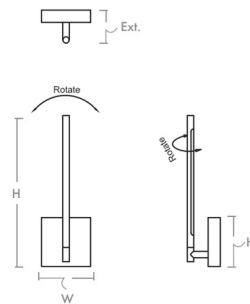

Specifications

COLOR Matte White Acrylic
BODY FINISH Black
WATTAGE 8W
DIMMER Standard 120V
DIMENSIONS 4.75"W x 14.5"H x 3.25"D
INTEGRATED LED MODULE 1 x LED/8W/120-277V LED
COUNTRY OF ORIGIN China

Technical Information

COLOR RENDERING 90 CRI
LAMP COLOR CCT Select
LUMENS/WATT 124.38
LUMINOUS FLUX 995 lumens

Shown in black / matte white acrylic

DIMENSIONS

W: 4.75"
H: 14.5"
Ext: 3.25"

CLICK TO VIEW PRODUCT

Notes: