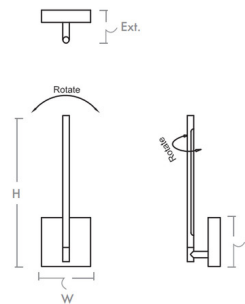

Specifications

COLOR Matte White Acrylic
BODY FINISH Black
WATTAGE 8W
DIMMER Standard 120V
DIMENSIONS 4.75"W x 14.5"H x 3.25"D
INTEGRATED LED MODULE 1 x LED/8W/120-277V LED
COUNTRY OF ORIGIN China

Technical Information

COLOR RENDERING 90 CRI
LAMP COLOR CCT Select
LUMENS/WATT 124.38
LUMINOUS FLUX 995 lumens

Shown in black / matte white acrylic

DIMENSIONS

W: 4.75"
H: 14.5"
Ext: 3.25"

CLICK TO VIEW PRODUCT

Notes: