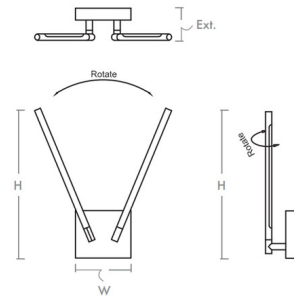

Specifications

COLOR Matte White Acrylic
 BODY FINISH Aged Brass
 WATTAGE 16W
 DIMMER Standard 120V
 DIMENSIONS 5.5"W x 15.75"H x 3.25"D
 INTEGRATED LED MODULE 2 x LED/8W/120-277V LED
 COUNTRY OF ORIGIN China

Technical Information

COLOR RENDERING 90 CRI
 LAMP COLOR CCT Select
 LUMENS/WATT 218.88
 LUMINOUS FLUX 1751 lumens

Shown in aged brass / matte white acrylic

DIMENSIONS

W: 5.5"
 H: 14.5"
 Ext: 3.25"

CLICK TO VIEW PRODUCT