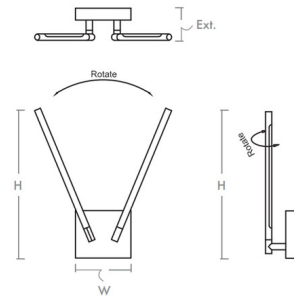

Specifications

COLOR	Matte White Acrylic
BODY FINISH	Aged Brass
WATTAGE	16W
DIMMER	Standard 120V
DIMENSIONS	5.5"W x 15.75"H x 3.25"D
INTEGRATED LED MODULE	2 x LED/8W/120-277V LED
COUNTRY OF ORIGIN	China

Technical Information

COLOR RENDERING	90 CRI
LAMP COLOR	CCT Select
LUMENS/WATT	218.88
LUMINOUS FLUX	1751 lumens

Shown in aged brass / matte white acrylic

DIMENSIONS

W:	5.5"
H:	14.5"
Ext:	3.25"

CLICK TO VIEW PRODUCT