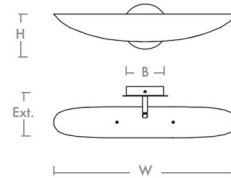

Specifications

COLOR N/A
BODY FINISH White / Aged Brass
WATTAGE 16W
DIMMER Standard 120V
DIMENSIONS 23"W x 5.75"H x 6.5"D
INTEGRATED LED MODULE 1 x LED/16W/120-277V LED
COUNTRY OF ORIGIN China

Technical Information

COLOR RENDERING 90 CRI
LAMP COLOR CCT Select
LUMENS/WATT 53.81
LUMINOUS FLUX 861 lumens

Shown in white / aged brass

DIMENSIONS	
W:	23"
H:	5.75"
B (Backplate):	4.75"
Ext:	6.5"
M.C:	2.8" From top of fixture