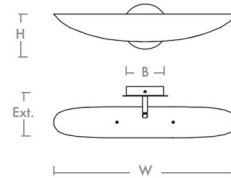

Specifications

COLOR	N/A
BODY FINISH	White / Aged Brass
WATTAGE	16W
DIMMER	Standard 120V
DIMENSIONS	23"W x 5.75"H x 6.5"D
INTEGRATED LED MODULE	1 x LED/16W/120-277V LED
COUNTRY OF ORIGIN	China

Technical Information

COLOR RENDERING	90 CRI
LAMP COLOR	CCT Select
LUMENS/WATT	53.81
LUMINOUS FLUX	861 lumens

Shown in white / aged brass

DIMENSIONS

W:	23"
H:	5.75"
B (Backplate):	4.75"
Ext:	6.5"
M.C:	2.8" From top of fixture