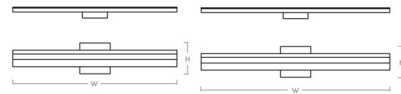

Shown in black / textured ice

**DIMENSIONS**

W: 24"  
H: 4.75"  
M.C: 2.37" From top of fixture

**DIMENSIONS**

W: 36"  
H: 4.75"  
M.C: 2.37" From top of fixture

### Specifications

COLOR . . . . . Textured Ice  
 BODY FINISH . . . . . Black  
 WATTAGE . . . . . 16W  
 DIMMER . . . . . Low Voltage Electronic  
 DIMENSIONS . . . . . 24"W x 5.75"H x 2.25"D  
 INTEGRATED LED MODULE . . . . . 1 x LED/16W/120-277V LED  
 COUNTRY OF ORIGIN . . . . . China