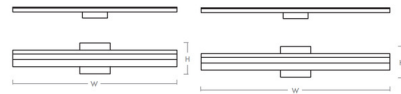

Shown in black / textured ice

DIMENSIONS

W: 24"
H: 4.75"
M.C: 2.37" From top of fixture

DIMENSIONS

W: 36"
H: 4.75"
M.C: 2.37" From top of fixture

Specifications

COLOR	Textured Ice
BODY FINISH	Black
WATTAGE	16W
DIMMER	Low Voltage Electronic
DIMENSIONS	24"W x 5.75"H x 2.25"D
INTEGRATED LED MODULE	1 x LED/16W/120-277V LED
COUNTRY OF ORIGIN	China