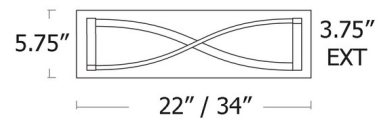

### Specifications

COLOR . . . . . Matte White Acrylic  
BODY FINISH . . . . . Black  
WATTAGE . . . . . 16W  
DIMMER . . . . . Standard 120V  
DIMENSIONS . . . . . 22"W x 5.75"H x 3.75"D  
INTEGRATED LED MODULE . . . . . 2 x LED/8W/120-277V LED  
COUNTRY OF ORIGIN . . . . . China