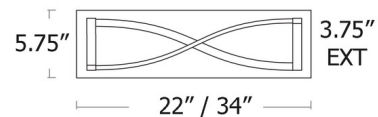

CLICK TO VIEW PRODUCT

Notes: