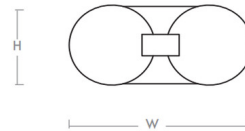

Shown in black / textured ice

DIMENSIONS

W: 13"
H: 6"
Ext: 3.5"
M.C: 3" From top of fixture

Specifications

COLOR Textured Ice
BODY FINISH Black
WATTAGE 6W
DIMMER Low Voltage Electronic
DIMENSIONS 13"W x 6"H x 3.5"D
INTEGRATED LED MODULE 2 x LED/3W/120-277V LED
COUNTRY OF ORIGIN China