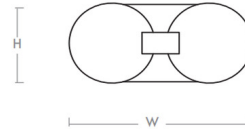

Shown in black / textured ice

DIMENSIONS

W: 13"
H: 6"
Ext: 3.5"
M.C: 3" From top of fixture

Specifications

COLOR Textured Ice
BODY FINISH Black
WATTAGE 6W
DIMMER Low Voltage Electronic
DIMENSIONS 13"W x 6"H x 3.5"D
INTEGRATED LED MODULE 2 x LED/3W/120-277V LED
COUNTRY OF ORIGIN China