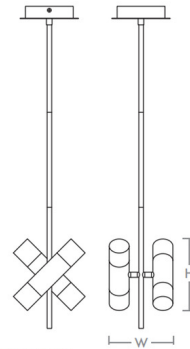

Specifications

COLOR	Crystal
BODY FINISH	Black
WATTAGE	12W
DIMMER	Standard 120V
DIMENSIONS	6.25"W x 12.25"H
INTEGRATED LED MODULE	4 x LED/3W/120V LED
COUNTRY OF ORIGIN	China

Technical Information

COLOR RENDERING	90 CRI
LAMP COLOR	CCT Select
LUMENS/WATT	191.67
LUMINOUS FLUX	575 lumens

Shown in black / crystal

DIMENSIONS

W: 6.25"
H: 12.5"

CLICK TO VIEW PRODUCT

Notes: