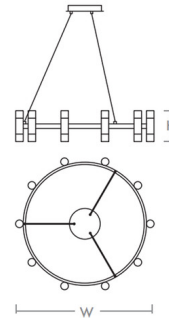

Specifications

COLOR Crystal
BODY FINISH Black
WATTAGE 58W
DIMMER Standard 120V
DIMENSIONS 36"W x 8"H
INTEGRATED LED MODULE 20 x LED/2.9W/120V LED
COUNTRY OF ORIGIN China

Technical Information

PRODUCT DIMENSIONS Adjustable Cable Lengths: 120"
COLOR RENDERING 90 CRI
LAMP COLOR CCT Select
LUMENS/WATT 624.14
LUMINOUS FLUX 1810 lumens

Shown in black / crystal

DIMENSIONS

W: 40"
H: 3.5"

CLICK TO VIEW PRODUCT

Notes: