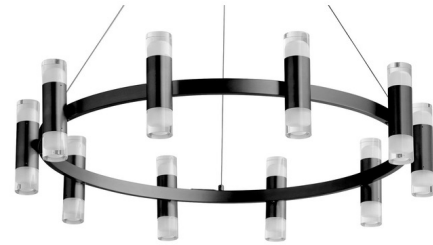

Description

The Alarum Ring Pendant adds a simple elegance to your interior space. The smooth rings holds machine-cut crystal diffusers that have a frosted finish created by sand-blasting. It hangs from slim wires, resulting in a straightforward design. Note: Built in color temperature adjustability switch is located in the canopy. Switch from 3000K/3500K/4000K.

Specifications

COLOR Crystal
BODY FINISH Black
WATTAGE 58W
DIMMER Standard 120V
DIMENSIONS 36"W x 8"H
INTEGRATED LED MODULE 20 x LED/2.9W/120V LED
COUNTRY OF ORIGIN China

Technical Information

PRODUCT DIMENSIONS Adjustable Cable Lengths: 120"
COLOR RENDERING 90 CRI
LAMP COLOR CCT Select
LUMENS/WATT 624.14
LUMINOUS FLUX 1810 lumens

Shown in black / crystal

DIMENSIONS

W: 40"
H: 3.5"

CLICK TO VIEW PRODUCT

Notes: