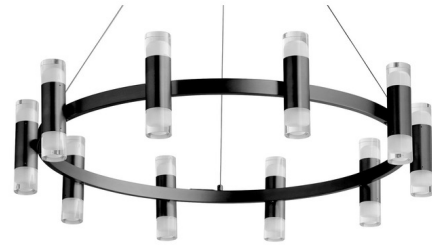

Description

The Alarum Ring Pendant adds a simple elegance to your interior space. The smooth rings holds machine-cut crystal diffusers that have a frosted finish created by sand-blasting. It hangs from slim wires, resulting in a straightforward design. Note: Built in color temperature adjustability switch is located in the canopy. Switch from 3000K/3500K/4000K.

Specifications

COLOR	Crystal
BODY FINISH	Black
WATTAGE	58W
DIMMER	Standard 120V
DIMENSIONS	36"W x 8"H
INTEGRATED LED MODULE	20 x LED/2.9W/120V LED
COUNTRY OF ORIGIN	China

Technical Information

PRODUCT DIMENSIONS	Adjustable Cable Lengths: 120"
COLOR RENDERING	90 CRI
LAMP COLOR	CCT Select
LUMENS/WATT	624.14
LUMINOUS FLUX	1810 lumens

Shown in black / crystal

DIMENSIONS

W: 40"
H: 3.5"

CLICK TO VIEW PRODUCT

Notes: