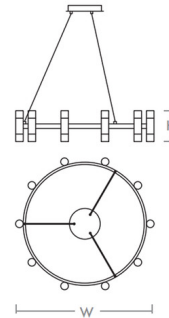

Specifications

COLOR	Crystal
BODY FINISH	Black
WATTAGE	58W
DIMMER	Standard 120V
DIMENSIONS	36"W x 8"H
INTEGRATED LED MODULE	20 x LED/2.9W/120V LED
COUNTRY OF ORIGIN	China

Technical Information

PRODUCT DIMENSIONS	Adjustable Cable Lengths: 120"
COLOR RENDERING	90 CRI
LAMP COLOR	CCT Select
LUMENS/WATT	624.14
LUMINOUS FLUX	1810 lumens

Shown in black / crystal

DIMENSIONS

W: 40"
H: 3.5"

CLICK TO VIEW PRODUCT

Notes: