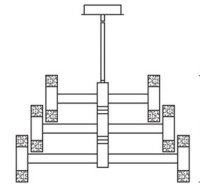

### Specifications

COLOR	Crystal
BODY FINISH	Black
WATTAGE	39W
DIMMER	Standard 120V
DIMENSIONS	30"W x 19"H
INTEGRATED LED MODULE	12 x LED/3.25W/120V LED
COUNTRY OF ORIGIN	China

#### DIMENSIONS

W: 30"  
H: 19"

CLICK TO VIEW PRODUCT

Notes: