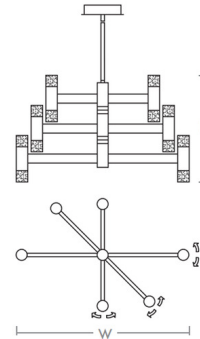

### Specifications

COLOR	Crystal
BODY FINISH	Black
WATTAGE	39W
DIMMER	Standard 120V
DIMENSIONS	30"W x 19"H
INTEGRATED LED MODULE	12 x LED/3.25W/120V LED
COUNTRY OF ORIGIN	China

#### DIMENSIONS

W: 30"  
H: 19"

CLICK TO VIEW PRODUCT

Notes: