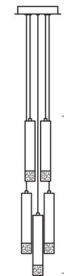

Description

The Alarum Color-Select Multi Light Pendant adds a simple elegance to your interior space. The machine-cut crystal diffusers have a frosted finish created by sand-blasting. They hang from a slim wires with a cold-rolled steel housing, resulting in a straightforward design. Note: Built in color temperature adjustability switch is located in the canopy. Switch from 3000K/3500K/4000K.

Specifications

COLOR Crystal
BODY FINISH Black
WATTAGE 20W
DIMMER Standard 120V
DIMENSIONS 9"W x 12"H
INTEGRATED LED MODULE 5 x LED/4W/120V LED
COUNTRY OF ORIGIN China

Technical Information

PRODUCT DIMENSIONS Adjustable Cable Lengths: 120"
COLOR RENDERING 90 CRI
LAMP COLOR CCT Select
LUMENS/WATT 361.00
LUMINOUS FLUX 1444 lumens

Shown in black / crystal

DIMENSIONS

H: Adjustable
Canopy Dia.: 9"

CLICK TO VIEW PRODUCT

Notes: