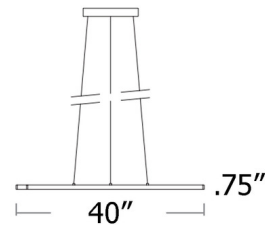

Shown in black / matte white acrylic