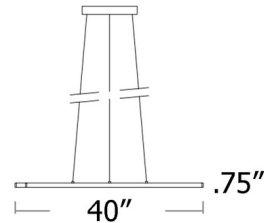

Specifications

COLOR Matte White Acrylic
BODY FINISH Black
WATTAGE 35W
DIMMER Standard 120V
DIMENSIONS 40"W x 0.75"H
INTEGRATED LED MODULE 1 x LED/35W/120-277V LED
COUNTRY OF ORIGIN China

Technical Information

PRODUCT DIMENSIONS Adjustable Cable Lengths: 120"
COLOR RENDERING 90 CRI
LAMP COLOR CCT Select
LUMENS/WATT 22.94
LUMINOUS FLUX 803 lumens

Notes:

Shown in black / matte white acrylic

CLICK TO VIEW PRODUCT