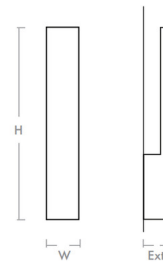

#### DIMENSIONS

W: 4.75"  
H: 20"  
Ext: 2.5"  
M.C: 17" From top of fixture

### Specifications

COLOR	N/A
BODY FINISH	Black
WATTAGE	22W
DIMMER	Standard 120V
DIMENSIONS	4.75"W x 20"H x 2.5"D
INTEGRATED LED MODULE	1 x LED/22W/120-277V LED
COUNTRY OF ORIGIN	China