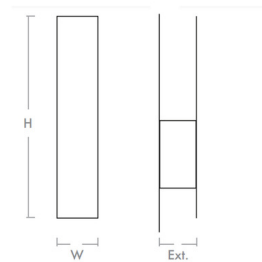

Specifications

COLOR N/A
BODY FINISH Black
WATTAGE 22W
DIMMER Standard 120V
DIMENSIONS 4.75"W x 20"H x 3.63"D
INTEGRATED LED MODULE 2 x LED/11W/120-277V LED
COUNTRY OF ORIGIN China

Technical Information

COLOR RENDERING 90 CRI
LAMP COLOR CCT Select
LUMENS/WATT 82.09
LUMINOUS FLUX 903 lumens

Shown in black

DIMENSIONS

W: 4.75"
H: 20"
Ext: 3.625"
M.C: 13.3" From top of fixture

CLICK TO VIEW PRODUCT

Notes: