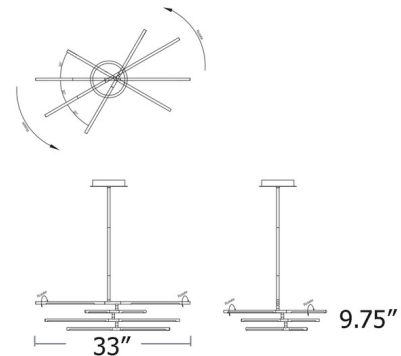

Specifications

COLOR	Matte White Acrylic
BODY FINISH	Aged Brass
WATTAGE	36W
DIMMER	Standard 120V
DIMENSIONS	36.25"W x 9"H
INTEGRATED LED MODULE	8 x LED/4.5W/120-277V LED
COUNTRY OF ORIGIN	China

Technical Information

PRODUCT DIMENSIONS	Downrods: Two 8", Two 12" and Three 16" Included
LAMP COLOR	CCT Select
LUMENS/WATT	565.33
LUMINOUS FLUX	2544 lumens

Shown in aged brass / matte white acrylic

CLICK TO VIEW PRODUCT

Notes: