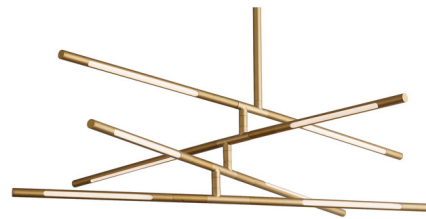

Lightology

lightology.com
866-954-4489
04-25-26

Project: _____
Company: _____
Location: _____ Fixture Type: _____
SPEC #: **OXY1379581**
Approved On: _____ Approved By: _____

Palillos Color-Select Linear Pendant By Oxygen by Quorum

Description

The Palillos Color-Select Linear Pendant brings a sculptural beauty to your interior space. Its slim arms feature acrylic diffusers that create warm, inviting light throughout the room. Adjust the arms to create your own unique look. Includes replaceable grommets/gaskets, ensuring longevity and adaptability. Note: Built in color temperature adjustability to switch from 3000K/3500K/4000K.

Specifications

COLOR	Matte White Acrylic
BODY FINISH	Aged Brass
WATTAGE	36W
DIMMER	Standard 120V
DIMENSIONS	36.25"W x 9"H
INTEGRATED LED MODULE	8 x LED/4.5W/120-277V LED
COUNTRY OF ORIGIN	China

Technical Information

PRODUCT DIMENSIONS	Downrods: Two 8", Two 12" and Three 16" Included
LAMP COLOR	CCT Select
LUMENS/WATT	565.33
LUMINOUS FLUX	2544 lumens

Shown in aged brass / matte white acrylic

CLICK TO VIEW PRODUCT

Notes: