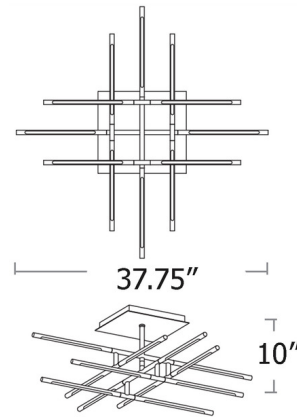

Shown in black / matte white acrylic