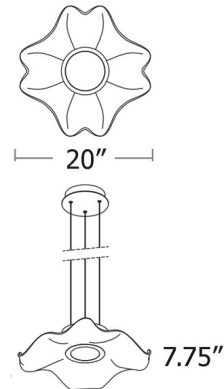

Shown in black / clear moire