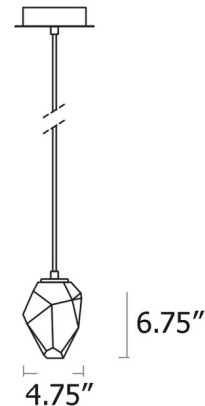

Specifications

COLOR Clear / White
BODY FINISH Black
WATTAGE 8W
DIMMER Standard 120V
DIMENSIONS 4.75"W x 6.75"H
INTEGRATED LED MODULE 1 x LED/8W/120-277V LED
COUNTRY OF ORIGIN China

Technical Information

PRODUCT DIMENSIONS Adjustable Cable Length: 120"
COLOR RENDERING 90 CRI
LAMP COLOR CCT Select
LUMENS/WATT 78.00
LUMINOUS FLUX 624 lumens

Shown in black / clear / white

CLICK TO VIEW PRODUCT

Notes: