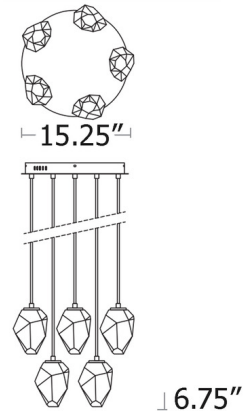

Specifications

COLOR Clear / White
BODY FINISH Black
WATTAGE 40W
DIMMER Standard 120V
DIMENSIONS 15.25"W x 6.75"H
INTEGRATED LED MODULE 5 x LED/8W/120-277V LED
COUNTRY OF ORIGIN China

Technical Information

PRODUCT DIMENSIONS Five Adjustable Cable Lengths: 120"
COLOR RENDERING 90 CRI
LAMP COLOR CCT Select
LUMENS/WATT 339.50
LUMINOUS FLUX 2716 lumens

Shown in black / clear / white

CLICK TO VIEW PRODUCT

Notes: