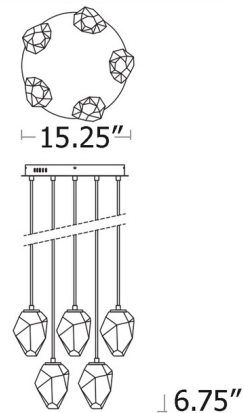

### Specifications

COLOR	Clear / White
BODY FINISH	Black
WATTAGE	40W
DIMMER	Standard 120V
DIMENSIONS	15.25"W x 6.75"H
INTEGRATED LED MODULE	5 x LED/8W/120-277V LED
COUNTRY OF ORIGIN	China

### Technical Information

PRODUCT DIMENSIONS	Five Adjustable Cable Lengths: 120"
COLOR RENDERING	.90 CRI
LAMP COLOR	. CCT Select
LUMENS/WATT	. 339.50
LUMINOUS FLUX	. 2716 lumens

Shown in black / clear / white