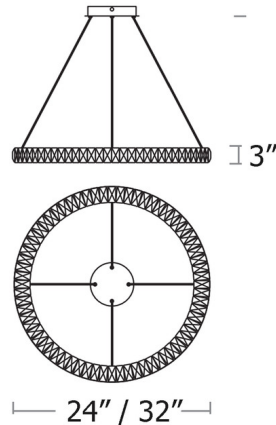

Specifications

COLOR Clear
 BODY FINISH Aged Brass
 WATTAGE 25W
 DIMMER Standard 120V
 DIMENSIONS 24"W x 3"H
 INTEGRATED LED MODULE 1 x LED/25W/120-277V LED
 COUNTRY OF ORIGIN China

Technical Information

PRODUCT DIMENSIONS Adjustable Cable Length: 120"
 COLOR RENDERING 90 CRI
 LAMP COLOR CCT Select
 LUMENS/WATT 39.92
 LUMINOUS FLUX 998 lumens

Shown in aged brass / clear

CLICK TO VIEW PRODUCT

Notes: