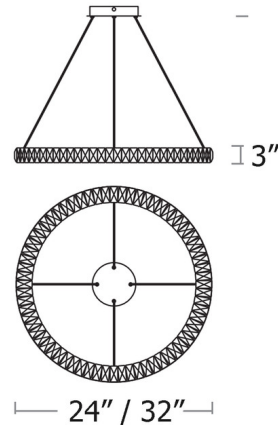

Shown in aged brass / clear