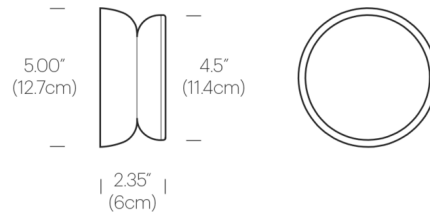

CLICK TO VIEW PRODUCT

Notes: