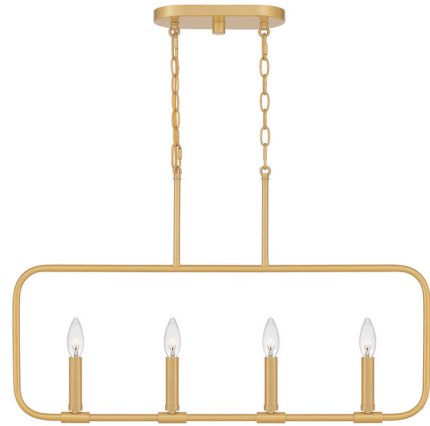

Lightology

lightology.com
866-954-4489
04-26-26

Project: _____

Company: _____

Location: _____ Fixture Type: _____

SPEC #: **QZL1379656**

Approved On: _____ Approved By: _____

Abner Island Light By Quoizel

Description

The Abner Island Light reflects a contemporary twist. With all the hallmarks of a classic chandelier, its pared-back lines and industrial-inspired materials speak to a modern design aesthetic brimming with character.

Shown in aged brass

Specifications

COLOR N/A
BODY FINISH Aged Brass
WATTAGE 36W
DIMMER Standard 120V
DIMENSIONS 32"L x 1.25"W x 19.75"H
BULB NOT INCLUDED 4 x B10/Candelabra (E12)/9W/120V LED

CLICK TO VIEW PRODUCT