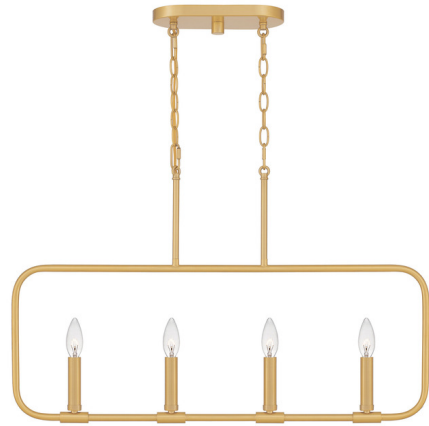

## Abner Island Light By Quoizel

### Description

The Abner Island Light reflects a contemporary twist. With all the hallmarks of a classic chandelier, its pared-back lines and industrial-inspired materials speak to a modern design aesthetic brimming with character.

Shown in aged brass

### Specifications

COLOR . . . . . N/A  
BODY FINISH . . . . . Aged Brass  
WATTAGE . . . . . 36W  
DIMMER . . . . . Standard 120V  
DIMENSIONS . . . . . 32"L x 1.25"W x 19.75"H  
BULB NOT INCLUDED . . . . . 4 x B10/Candelabra (E12)/9W/120V LED