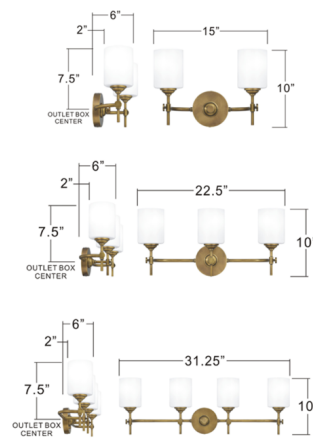

Lightology

lightology.com
866-954-4489
04-26-26

Project: _____

Company: _____

Location: _____ Fixture Type: _____

SPEC #: **QZL1379715**

Approved On: _____ Approved By: _____

Aria Bathroom Vanity Light By Quoizel

Description

Complement your bathroom with the mid-century modern style of the Aria Bathroom Vanity Light. The thin arms and knob details give this fixture a retro, vintage feel. The glass shades diffuse light and provide a warm glow.

Shown in marble / matte black

Specifications

COLOR	N/A
BODY FINISH	Marble / Matte Black
WATTAGE	34W
DIMMER	Standard 120V
DIMENSIONS	15"W x 10"H x 6"D
BULB NOT INCLUDED	2 x A19/Medium (E26)/17W/120V LED

CLICK TO VIEW PRODUCT