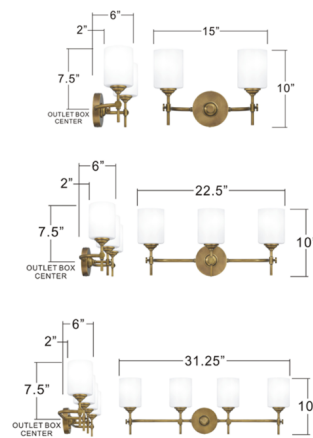

Description

Complement your bathroom with the mid-century modern style of the Aria Bathroom Vanity Light. The thin arms and knob details give this fixture a retro, vintage feel. The glass shades diffuse light and provide a warm glow.

Specifications

COLOR N/A
BODY FINISH Marble / Matte Black
WATTAGE 34W
DIMMER Standard 120V
DIMENSIONS 15"W x 10"H x 6"D
BULB NOT INCLUDED 2 x A19/Medium (E26)/17W/120V LED

Notes:

Shown in marble / matte black