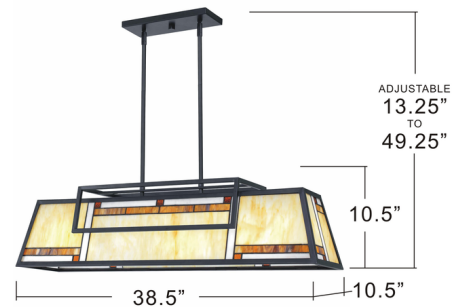

### Specifications

COLOR . . . . . Multicolor  
 BODY FINISH . . . . . Matte Black  
 WATTAGE . . . . . 68W  
 DIMMER . . . . . Standard 120V  
 DIMENSIONS . . . . . 38.5"L x 10.5"W x 10.5"H  
 BULB NOT INCLUDED . . . . . 4 x A19/Medium (E26)/17W/120V LED

### Technical Information

PRODUCT DIMENSIONS Downrods Included: 4 (0.5"D x 6") and 4 (0.5"D x 12") Downrods

Shown in matte black / multicolor

CANOPY SIZE: 11.75" x 4.5"

CLICK TO VIEW PRODUCT

Notes: