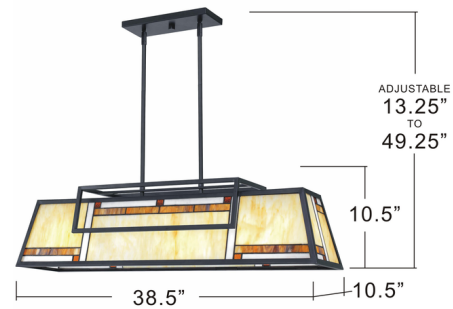

Specifications

COLOR Multicolor
 BODY FINISH Matte Black
 WATTAGE 68W
 DIMMER Standard 120V
 DIMENSIONS 38.5"L x 10.5"W x 10.5"H
 BULB NOT INCLUDED 4 x A19/Medium (E26)/17W/120V LED

Technical Information

PRODUCT DIMENSIONS Downrods Included: 4 (0.5"D x 6") and 4 (0.5"D x 12") Downrods

Shown in matte black / multicolor

CANOPY SIZE: 11.75" x 4.5"

CLICK TO VIEW PRODUCT

Notes: