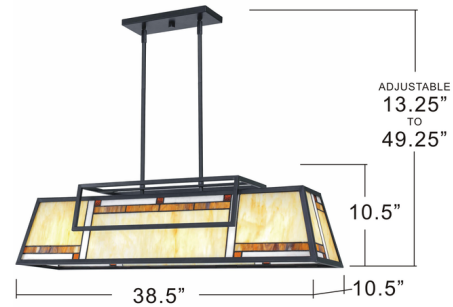

Shown in matte black / multicolor

CANOPY SIZE: 11.75" x 4.5"

### Technical Information

PRODUCT DIMENSIONS Downrods Included: 4 (0.5"D x 6") and 4 (0.5"D x 12") Downrods

CLICK TO VIEW PRODUCT

Notes: