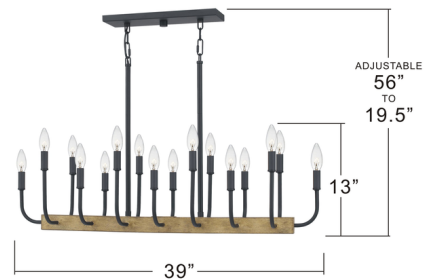

Specifications

COLOR N/A
BODY FINISH Matte Black
WATTAGE 144W
DIMMER Standard 120V
DIMENSIONS 39"L x 10.5"W x 13"H
BULB NOT INCLUDED 16 x B10/Candelabra (E12)/9W/120V LED

Technical Information

PRODUCT DIMENSIONS: 4 (0.63"D x 6") and 6 (0.63"D x 12") downrods

Notes:

Shown in matte black

CANOPY SIZE: 14" x 4.75"
DEPTH: 7"

CLICK TO VIEW PRODUCT