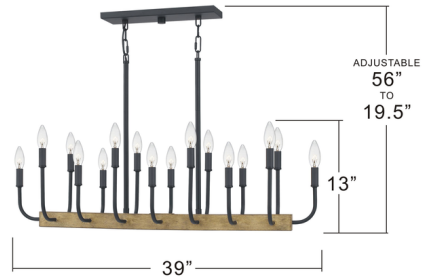

Specifications

COLOR N/A
BODY FINISH Matte Black
WATTAGE 144W
DIMMER Standard 120V
DIMENSIONS 39"L x 10.5"W x 13"H
BULB NOT INCLUDED 16 x B10/Candelabra (E12)/9W/120V LED

Technical Information

PRODUCT DIMENSIONS: Downrods Included: 4 (0.63"D x 6") and 6 (0.63"D x 12") downrods

Shown in matte black

CANOPY SIZE: 14" x 4.75"
DEPTH: 7"

CLICK TO VIEW PRODUCT

Notes: