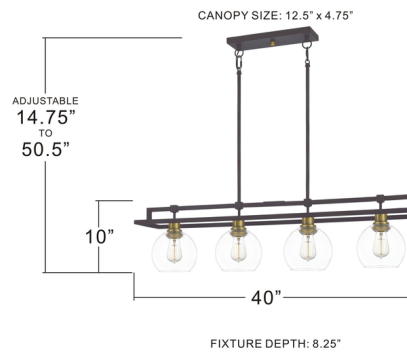

### Specifications

COLOR . . . . . Clear  
BODY FINISH . . . . . Old Bronze  
WATTAGE . . . . . 68W  
DIMMER . . . . . Standard 120V  
DIMENSIONS . . . . . 40"L x 8.25"W x 10"H  
BULB NOT INCLUDED . . . . . 4 x Edison ST-Shape/Medium (E26)/17W/120V LED

### Technical Information

PRODUCT DIMENSIONS Rods Included: 4 (0.5"D x 6") and 4 (0.5"D x 12") Down Rods

Shown in old bronze / clear

CLICK TO VIEW PRODUCT

Notes: