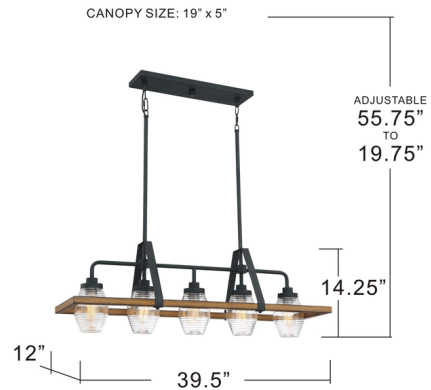

### Description

The industrial farmhouse style of the Guilford Island Light will bring instant appeal to your home. The thick metal frame is finished in Grey Ash and complemented with a painted Natural Walnut. The jar-style shades are made of clear, ribbed glass that provides illumination and decoration.

### Specifications

COLOR . . . . . Clear  
BODY FINISH . . . . . Grey Ash / Walnut  
WATTAGE . . . . . 85W  
DIMMER . . . . . Standard 120V  
DIMENSIONS . . . . . 39.5"L x 12"W x 14.25"H  
BULB NOT INCLUDED . . . . . 5 x Edison ST-Shape/Medium (E26)/17W/120V LED

### Technical Information

PRODUCT DIMENSIONS: Down Rods Included: 4 (0.63"D x 6") and 4 (0.63"D x 12")

Notes:

Shown in grey ash / walnut / clear

CLICK TO VIEW PRODUCT