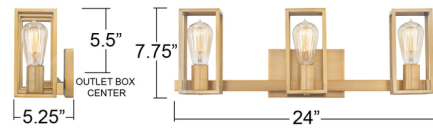

Lightology

lightology.com
866-954-4489
04-25-26

Project: _____

Company: _____

Location: _____ Fixture Type: _____

SPEC #: **QZLI380077**

Approved On: _____ Approved By: _____

Leighton Bathroom Vanity Light By Quoizel

Description

The Leighton Bathroom Vanity Light offers smart and structural lighting in a sleek finish. The rectangular backplate sets the tone for plentiful angular shapes and a midcentury modern feel. Can be mounted up or down.

Shown in weathered brass

Specifications

COLOR	N/A
BODY FINISH	Weathered Brass
WATTAGE	51W
DIMMER	Standard 120V
DIMENSIONS	24"W x 7.75"H x 5.25"D
BULB NOT INCLUDED	3 x Edison ST-Shape/Medium (E26)/17W/120V LED