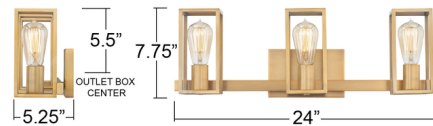

Lightology

lightology.com
866-954-4489
07-09-26

Project: _____

Company: _____

Location: _____ Fixture Type: _____

SPEC #: **QZLI380077**

Approved On: _____ Approved By: _____

Leighton Bathroom Vanity Light By Quoizel

Description

The Leighton Bathroom Vanity Light offers smart and structural lighting in a sleek finish. The rectangular backplate sets the tone for plentiful angular shapes and a midcentury modern feel. Can be mounted up or down.

Shown in weathered brass

Specifications

COLOR	N/A
BODY FINISH	Weathered Brass
WATTAGE	51W
DIMMER	Standard 120V
DIMENSIONS	24\"W x 7.75\"H x 5.25\"D
BULB NOT INCLUDED	3 x Edison ST-Shape/Medium (E26)/17W/120V LED