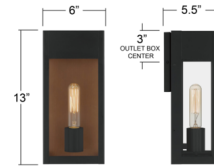

### Description

Create a lasting impression with the Maren Outdoor Wall Light. A rectangular Matte Black frame incorporates mixed metal elements for a mixture of traditional and industrial styles. Clear glass panels highlight an exposed light source - use vintage light bulbs for the full effect.

### Specifications

COLOR	Clear
BODY FINISH	Matte Black
WATTAGE	17W
DIMMER	Standard 120V
DIMENSIONS	6"W x 13"H x 5.5"D
BULB NOT INCLUDED	1 x T10/Medium (E26)/17W/120V LED
OTHER BULB OPTIONS	1 x Edison Tube/Medium (E26)/120V LED