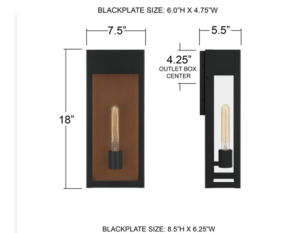

### Description

Create a lasting impression with the Maren Outdoor Wall Light. A rectangular Matte Black frame incorporates mixed metal elements for a mixture of traditional and industrial styles. Clear glass panels highlight an exposed light source - use vintage light bulbs for the full effect.

### Specifications

COLOR	Clear
BODY FINISH	Matte Black
WATTAGE	17W
DIMMER	Standard 120V
DIMENSIONS	6"W x 13"H x 5.5"D
BULB NOT INCLUDED	1 x T10/Medium (E26)/17W/120V LED
OTHER BULB OPTIONS	1 x Edison Tube/Medium (E26)/120V LED