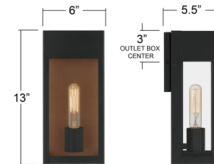

### Description

Create a lasting impression with the Maren Outdoor Wall Light. A rectangular Matte Black frame incorporates mixed metal elements for a mixture of traditional and industrial styles. Clear glass panels highlight an exposed light source - use vintage light bulbs for the full effect.

### Specifications

COLOR	Clear
BODY FINISH	Matte Black
WATTAGE	17W
DIMMER	Standard 120V
DIMENSIONS	6"W x 13"H x 5.5"D
BULB NOT INCLUDED	1 x T10/Medium (E26)/17W/120V LED
OTHER BULB OPTIONS	1 x Edison Tube/Medium (E26)/120V LED