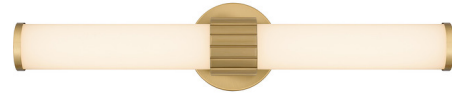

Lightology

lightology.com
866-954-4489
07-01-26

Project: _____

Company: _____

Location: _____ Fixture Type: _____

SPEC #: **QZL1380297**

Approved On: _____ Approved By: _____

Kaye Bathroom Vanity Light By Quoizel

Description

Upgrade your bathroom with the modern style of the Kaye Bathroom Vanity Light. An integrated LED light source shines brightly through the linear etched glass shade, complemented by sleek metal bands. Can be installed horizontally or vertically.

Shown in aged brass

Specifications

| | |
|-----------------------|--------------------------|
| COLOR | N/A |
| BODY FINISH | Aged Brass |
| WATTAGE | 22W |
| DIMMER | Standard 120V |
| DIMENSIONS | 22.5"W x 4.75"H x 4.25"D |
| INTEGRATED LED MODULE | 1 x LED/22W/120V LED |