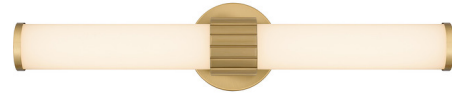

## Kaye Bathroom Vanity Light By Quoizel

### Description

Upgrade your bathroom with the modern style of the Kaye Bathroom Vanity Light. An integrated LED light source shines brightly through the linear etched glass shade, complemented by sleek metal bands. Can be installed horizontally or vertically.

### Specifications

COLOR	N/A
BODY FINISH	Aged Brass
WATTAGE	22W
DIMMER	Standard 120V
DIMENSIONS	22.5"W x 4.75"H x 4.25"D
INTEGRATED LED MODULE	1 x LED/22W/120V LED