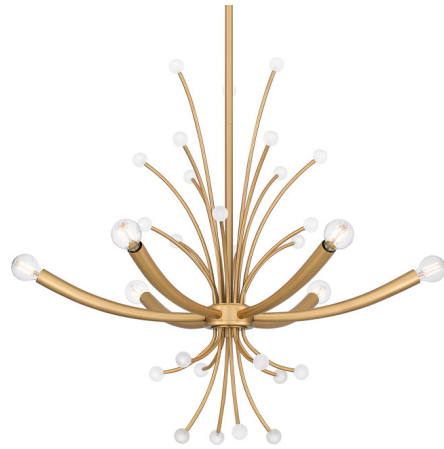

Lightology

lightology.com
866-954-4489
07-10-26

Project: _____

Company: _____

Location: _____ Fixture Type: _____

SPEC #: **QZLI380303**

Approved On: _____ Approved By: _____

Kiera Chandelier By Quoizel

Description

The Kiera Chandelier radiates on-trend, modern style. The captivating chandelier features a futuristic design with sleek, curving lines and small white spherical accents. Kiera is available in two beautiful finishes - choose brushed weathered brass for a slightly retro vibe or polished nickel for a timeless shine.

Shown in brushed weathered brass

Specifications

COLOR N/A
BODY FINISH Brushed Weathered Brass
WATTAGE 54W
DIMMER Standard 120V
DIMENSIONS 29"W x 24.5"H
BULB NOT INCLUDED 6 x G16.5/Candelabra (E12)/9W/120V LED

Technical Information

PRODUCT DIMENSIONS Downrods Included: (2) 6" and (2) 12" Stems

Notes:

CLICK TO VIEW PRODUCT