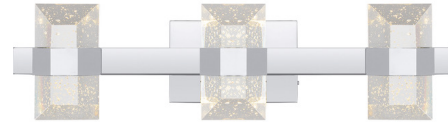

Lightology

lightology.com
866-954-4489
04-16-26

Project: _____

Company: _____

Location: _____ Fixture Type: _____

SPEC #: **QZL1380339**

Approved On: _____ Approved By: _____

Selena Color-Select Bathroom Vanity Light By Quoizel

Description

The Selena Color-Select Bathroom Vanity Light exemplifies contemporary style. The polished frame is highlighted by bubble glass shades, illuminated by an integrated LED light source for a sparkling effect. Equipped with a three-way color temperature switch (3000K/4000K/5000K), this fixture allows you to easily customize the brightness to your desired setting, ensuring the perfect ambiance for any occasion. A warmer temperature of 3000K gives you a cozy feel, while a cooler temperature of 5000K is ideal for activities that require more attention to detail.

Specifications

COLOR . . . . . N/A
BODY FINISH . . . . . Polished Chrome
WATTAGE 24W
DIMMER . . . . . Standard 120V
DIMENSIONS . . . . . 24"W x 6"H x 4"D
INTEGRATED LED MODULE . . . . . 1 x LED/24W/120V LED

Technical Information

COLOR RENDERING . . . . . 90 CRI
LAMP COLOR . . . . . CCT Select
LUMENS/WATT 92.92
LUMINOUS FLUX . . . . . 2230 lumens

Shown in polished chrome