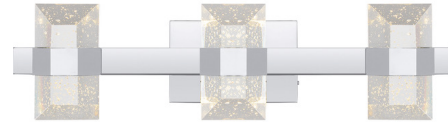

## Selena Color-Select Bathroom Vanity Light By Quoizel

### Description

The Selena Color-Select Bathroom Vanity Light exemplifies contemporary style. The polished frame is highlighted by bubble glass shades, illuminated by an integrated LED light source for a sparkling effect. Equipped with a three-way color temperature switch (3000K/4000K/5000K), this fixture allows you to easily customize the brightness to your desired setting, ensuring the perfect ambiance for any occasion. A warmer temperature of 3000K gives you a cozy feel, while a cooler temperature of 5000K is ideal for activities that require more attention to detail.

Shown in polished chrome

### Specifications

COLOR	N/A
BODY FINISH	Polished Chrome
WATTAGE	24W
DIMMER	Standard 120V
DIMENSIONS	24"W x 6"H x 4"D
INTEGRATED LED MODULE	1 x LED/24W/120V LED