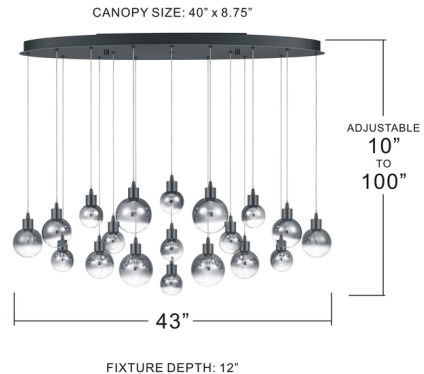

CLICK TO VIEW PRODUCT

Notes: