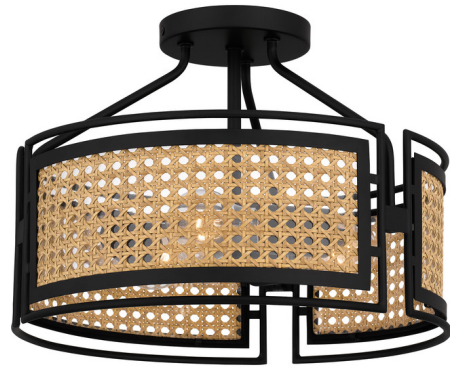

Lightology

lightology.com
866-954-4489
05-19-26

Project: _____

Company: _____

Location: _____ Fixture Type: _____

SPEC #: **QZL1380370**

Approved On: _____ Approved By: _____

Priya Semi Flush Ceiling Light By Quoizel

Description

With a geometric matte silhouette and pretty rattan shade, the Priya Semi Flush Ceiling Light is the essence of global design. The unique basketweave design of the rattan shade emits a soft, warm glow. Priya makes a cool statement in any foyer, hallway, living room, or home office.

Shown in matte black / rattan

Specifications

COLOR	Rattan
BODY FINISH	Matte Black
WATTAGE	51W
DIMMER	Standard 120V
DIMENSIONS	14.5"W x 10.5"H
BULB NOT INCLUDED	3 x A19/Medium (E26)/17W/120V LED

CLICK TO VIEW PRODUCT