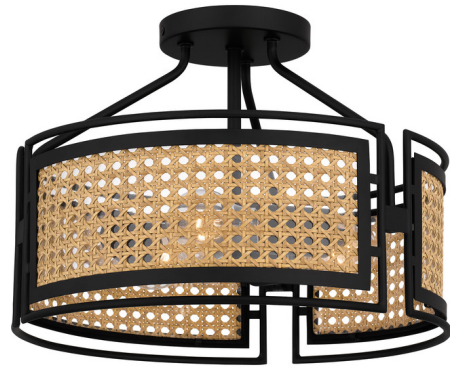

Lightology

lightology.com
866-954-4489
07-07-26

Project: _____

Company: _____

Location: _____ Fixture Type: _____

SPEC #: **QZL1380370**

Approved On: _____ Approved By: _____

Priya Semi Flush Ceiling Light By Quoizel

Description

With a geometric matte silhouette and pretty rattan shade, the Priya Semi Flush Ceiling Light is the essence of global design. The unique basketweave design of the rattan shade emits a soft, warm glow. Priya makes a cool statement in any foyer, hallway, living room, or home office.

Shown in matte black / rattan

Specifications

COLOR	Rattan
BODY FINISH	Matte Black
WATTAGE	51W
DIMMER	Standard 120V
DIMENSIONS	14.5"W x 10.5"H
BULB NOT INCLUDED	3 x A19/Medium (E26)/17W/120V LED

CLICK TO VIEW PRODUCT