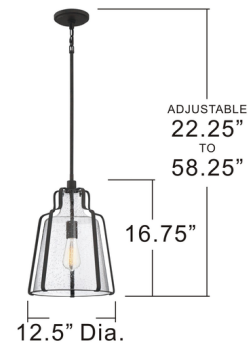

By Quoizel

Description

Crafted from steel and glass, the Haverford Pendant will transform your space and allow your personal style to shine through. The fixture includes a clear seedy glass shade that creates a warm glow when illuminated.

Shown in rustic black / clear seedy

CANOPY SIZE: 5" Dia.

Specifications

COLOR Clear Seedy
BODY FINISH Rustic Black
WATTAGE 17W
DIMMER Standard 120V
DIMENSIONS 12.5"W x 16.75"H
BULB NOT INCLUDED 1 x Edison ST-Shape/Medium (E26)/17W/120V LED

Technical Information

PRODUCT DIMENSIONS Downrods Included: (2) 6" and (2) 12" Stems

CLICK TO VIEW PRODUCT

Notes: