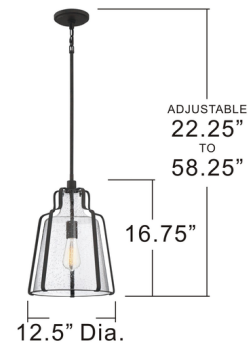

Description

Crafted from steel and glass, the Haverford Pendant will transform your space and allow your personal style to shine through. The fixture includes a clear seedy glass shade that creates a warm glow when illuminated.

Shown in rustic black / clear seedy

CANOPY SIZE: 5" Dia.

Specifications

COLOR Clear Seedy
BODY FINISH Rustic Black
WATTAGE 17W
DIMMER Standard 120V
DIMENSIONS 12.5"W x 16.75"H
BULB NOT INCLUDED 1 x Edison ST-Shape/Medium (E26)/17W/120V LED

Technical Information

PRODUCT DIMENSIONS Downrods Included: (2) 6" and (2) 12" Stems

CLICK TO VIEW PRODUCT

Notes: