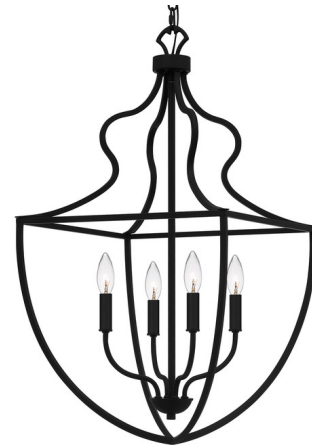

Lightology

lightology.com
866-954-4489
04-23-26

Project: _____

Company: _____

Location: _____ Fixture Type: _____

SPEC #: **QZLI380441**

Approved On: _____ Approved By: _____

Keeley Pendant By Quoizel

Description

The Keeley Pendant's classic charm is enhanced by curved lines and simple details. An open airy frame beautifully showcases the painted brass sockets, which pop against the deep matte black finish. Candle covers are included in both matte black and weathered brass for a fully customizable look, perfect for any foyer or dining room space.

Shown in matte black

Specifications

COLOR N/A
BODY FINISH Matte Black
WATTAGE 36W
DIMMER Standard 120V
DIMENSIONS 16.5"W x 30.25"H
BULB NOT INCLUDED 4 x B10/Candelabra (E12)/9W/120V LED

Technical Information

PRODUCT DIMENSIONS Chain Length: 48"

CLICK TO VIEW PRODUCT

Notes: