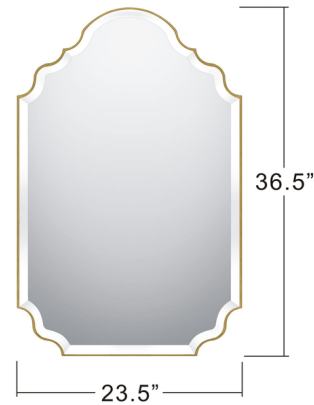

Shown in bronze / mirror

Specifications

COLOR	Mirror
BODY FINISH	Bronze
WATTAGE	N/A
DIMMER	N/A
DIMENSIONS	23.5"W x 36.5"H x 0.5"D
BULB	N/A

CLICK TO VIEW PRODUCT

Notes: