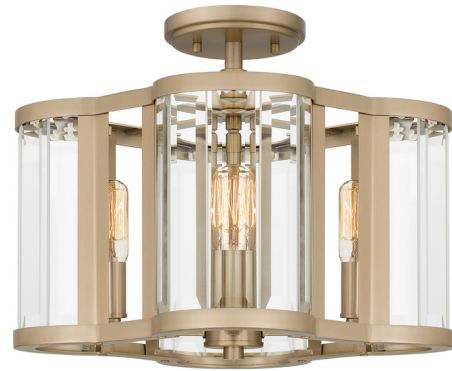

Lightology

lightology.com
866-954-4489
04-23-26

Project: _____

Company: _____

Location: _____ Fixture Type: _____

SPEC #: **QZLI380514**

Approved On: _____ Approved By: _____

Renee Semi Flush Ceiling Light By Quoizel

Description

Clear beveled glass sets the tone for modern and radiant style in the Renee Semi Flush Ceiling Light. This simple yet geometrically shaped semi-flush mount dazzles in either sleek finish. Hang Renee in a kitchen, living room, home office, or bedroom - anywhere you want to add a little luxury.

Shown in bronze gold / clear beveled

Specifications

COLOR Clear Beveled
BODY FINISH Bronze Gold
WATTAGE 36W
DIMMER Standard 120V
DIMENSIONS 15"W x 11.5"H
BULB NOT INCLUDED 4 x T6/Candelabra (E12)/9W/120V LED