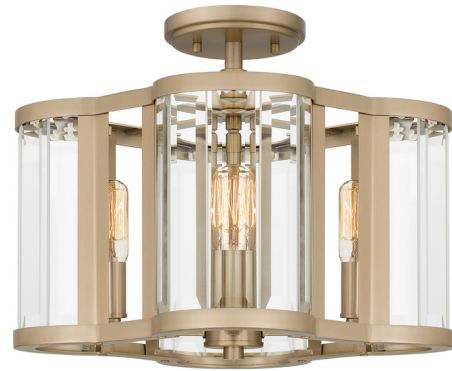

## Renee Semi Flush Ceiling Light By Quoizel

### Description

Clear beveled glass sets the tone for modern and radiant style in the Renee Semi Flush Ceiling Light. This simple yet geometrically shaped semi-flush mount dazzles in either sleek finish. Hang Renee in a kitchen, living room, home office, or bedroom - anywhere you want to add a little luxury.

Shown in bronze gold / clear beveled

### Specifications

COLOR . . . . . Clear Beveled  
BODY FINISH . . . . . Bronze Gold  
WATTAGE . . . . . 36W  
DIMMER . . . . . Standard 120V  
DIMENSIONS . . . . . 15"W x 11.5"H  
BULB NOT INCLUDED . . . . . 4 x T6/Candelabra (E12)/9W/120V LED