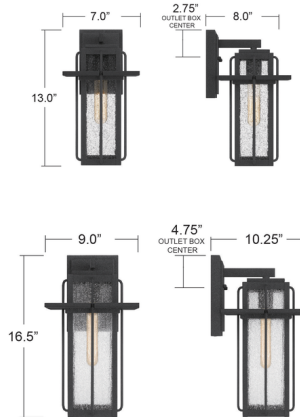

### Description

Create a lasting impression with the Randall Outdoor Wall Light. Clear seeded glass panels are enclosed in a classic rectangular frame, providing life-long style and durability.

Shown in mottled black / clear seeded

### Specifications

COLOR	Clear Seedy
BODY FINISH	Mottled Black
WATTAGE	9W
DIMMER	Standard 120V
DIMENSIONS	7"W x 13"H x 8"D
BULB NOT INCLUDED	1x T10/Medium (E26)/9W/120V LED

CLICK TO VIEW PRODUCT

Notes: