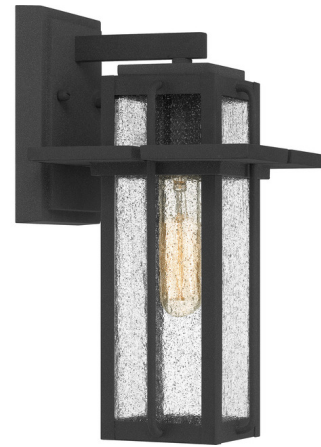

# Lightology

lightology.com  
866-954-4489  
05-20-26

Project: \_\_\_\_\_

Company: \_\_\_\_\_

Location: \_\_\_\_\_ Fixture Type: \_\_\_\_\_

SPEC #: **QZLI380542**

Approved On: \_\_\_\_\_ Approved By: \_\_\_\_\_

## Randall Outdoor Wall Light

By Quoizel

### Description

Create a lasting impression with the Randall Outdoor Wall Light. Clear seeded glass panels are enclosed in a classic rectangular frame, providing life-long style and durability.

Shown in mottled black / clear seeded

### Specifications

COLOR	Clear Seedy
BODY FINISH	Mottled Black
WATTAGE	9W
DIMMER	Standard 120V
DIMENSIONS	7"W x 13"H x 8"D
BULB NOT INCLUDED	1x T10/Medium (E26)/9W/120V LED

CLICK TO VIEW PRODUCT

Notes: