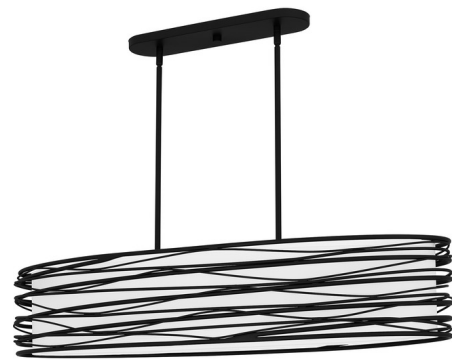

Lightology

lightology.com
866-954-4489
06-01-26

Project: _____

Company: _____

Location: _____ Fixture Type: _____

SPEC #: **QZLI380595**

Approved On: _____ Approved By: _____

Spiral Island Light

By Quoizel

Description

With a sense of whimsical, multi-layered style, the Spiral Island Light features a unique and fun design. The coiling of the outer metal shade matches the finish on the body of the fixture for a cohesive look. The inner shade is a creamy off-white fabric that adds a soft contrast to the metal frame.

Shown in mystic black / off white

Specifications

COLOR Off White
BODY FINISH Mystic Black
WATTAGE 85W
DIMMER Standard 120V
DIMENSIONS 42"L x 15"W x 8.5"H
BULB NOT INCLUDED 5 x A19/Medium (E26)/17W/120V LED

Technical Information

PRODUCT DIMENSIONS Downrods Included: (4) 6" and (4) 12" Stems

CLICK TO VIEW PRODUCT

Notes: