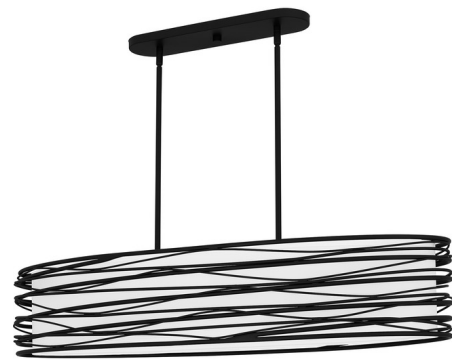

Lightology

lightology.com
866-954-4489
04-15-26

Project: _____

Company: _____

Location: _____ Fixture Type: _____

SPEC #: **QZLI380595**

Approved On: _____ Approved By: _____

Spiral Island Light By Quoizel

Description

With a sense of whimsical, multi-layered style, the Spiral Island Light features a unique and fun design. The coiling of the outer metal shade matches the finish on the body of the fixture for a cohesive look. The inner shade is a creamy off-white fabric that adds a soft contrast to the metal frame.

Shown in mystic black / off white

Specifications

COLOR Off White
BODY FINISH Mystic Black
WATTAGE 85W
DIMMER Standard 120V
DIMENSIONS 42"L x 15"W x 8.5"H
BULB NOT INCLUDED 5 x A19/Medium (E26)/17W/120V LED

Technical Information

PRODUCT DIMENSIONS Downrods Included: (4) 6" and (4) 12" Stems

CLICK TO VIEW PRODUCT

Notes: